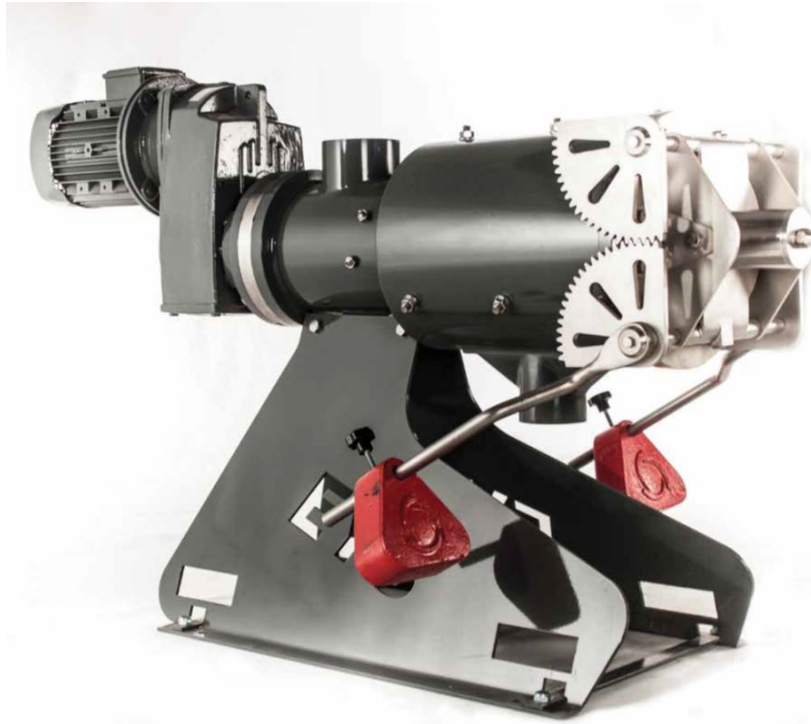

EYS SLURRY SEPARATOR – SP600HD

Specification	SP600HD
Engine	5.5KW
Capacity (Cattle Manure)	4-8 m ³ /hr
Capacity (Pig Manure)	6-10m ³ /hr
Capacity (Poultry)	2-4 m ³ /hr
Output Humidity	60-63%
Dry Matter	37-40%
Maximum of Livestock No.	-