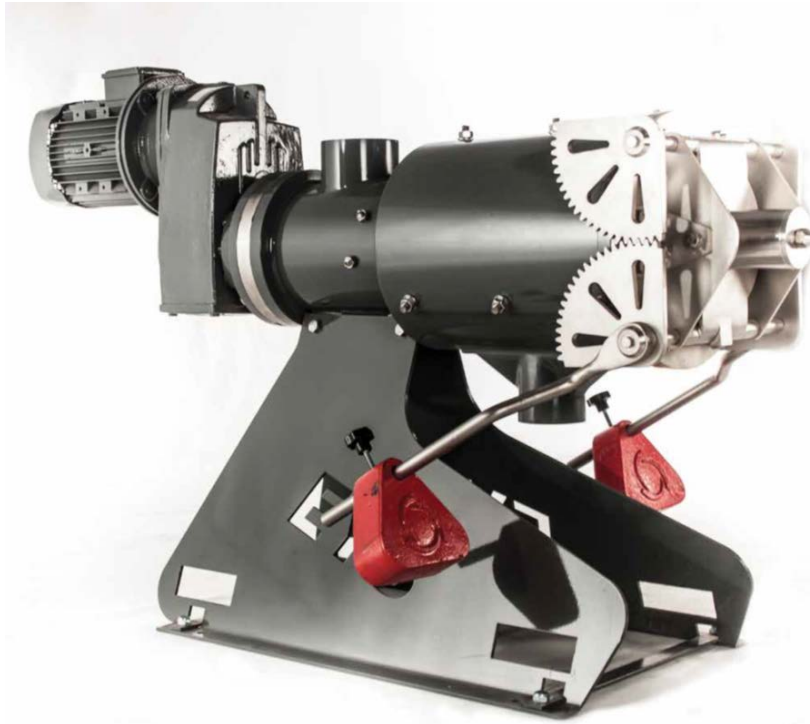

## EYS SLURRY SEPARATOR – SP600

Specification	SP600
Engine	5.5KW
Capacity (Cattle Manure)	30-50 m <sup>3</sup> /hr
Capacity (Pig Manure)	40-60 m <sup>3</sup> /hr
Capacity (Poultry)	15-21 m <sup>3</sup> /hr
Output Humidity	65-70%
Dry Matter	30-35%
Maximum of Livestock No.	1000