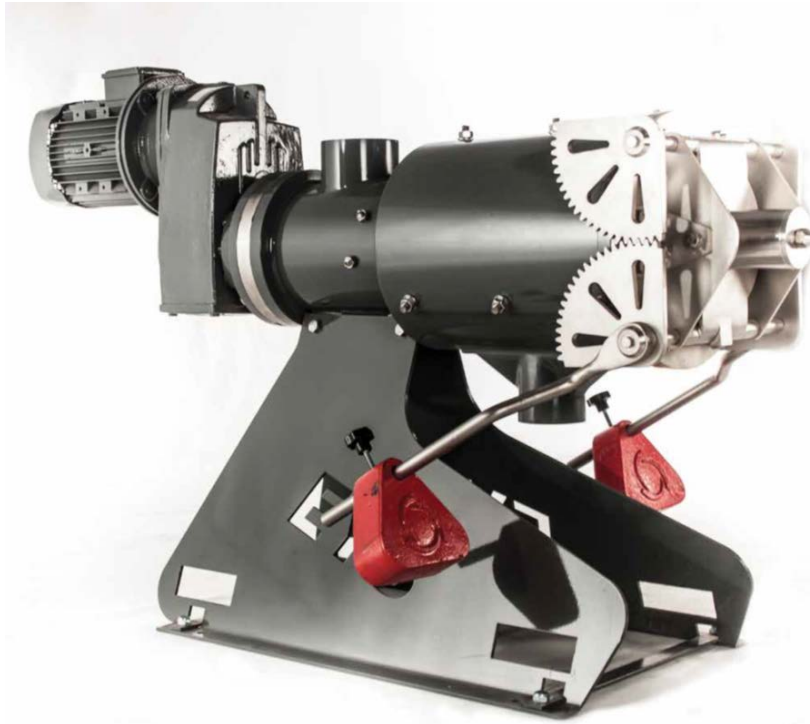

EYS SLURRY SEPARATOR – SP400

Specification	SP400
Engine	2.2KW
Capacity (Cattle Manure)	10-15 m ³ /hr
Capacity (Pig Manure)	15-20 m ³ /hr
Capacity (Poultry)	5-7 m ³ /hr
Output Humidity	70-75%
Dry Matter	25-30%
Maximum of Livestock No.	150