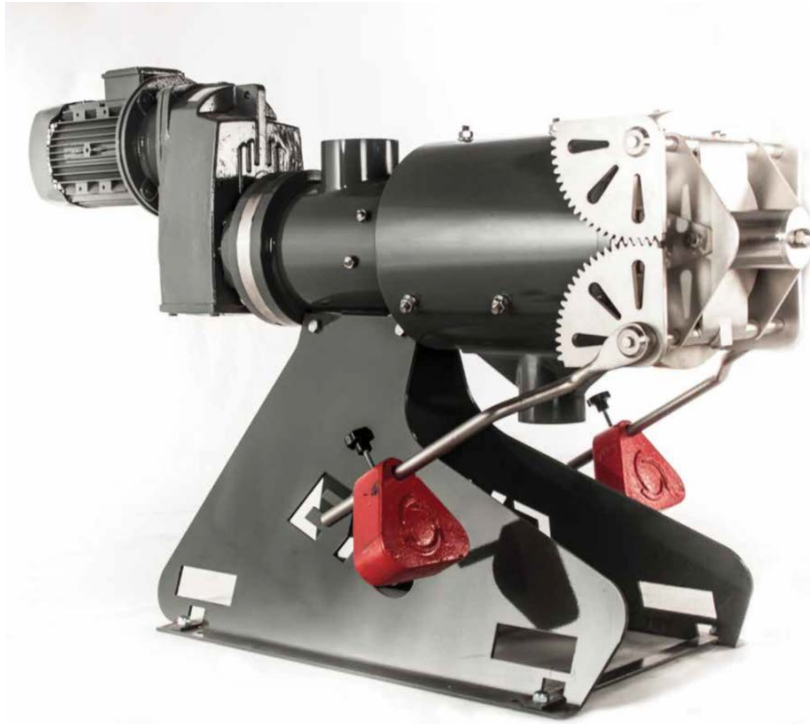

EYS SLURRY SEPARATOR – SP800HD

Specification	SP800HD
Engine	11KW
Capacity (Cattle Manure)	9-18 m ³ /hr
Capacity (Pig Manure)	12-20 m ³ /hr
Capacity (Poultry)	4-9 m ³ /hr
Output Humidity	63-66 %
Dry Matter	34-37%
Maximum of Livestock No.	-