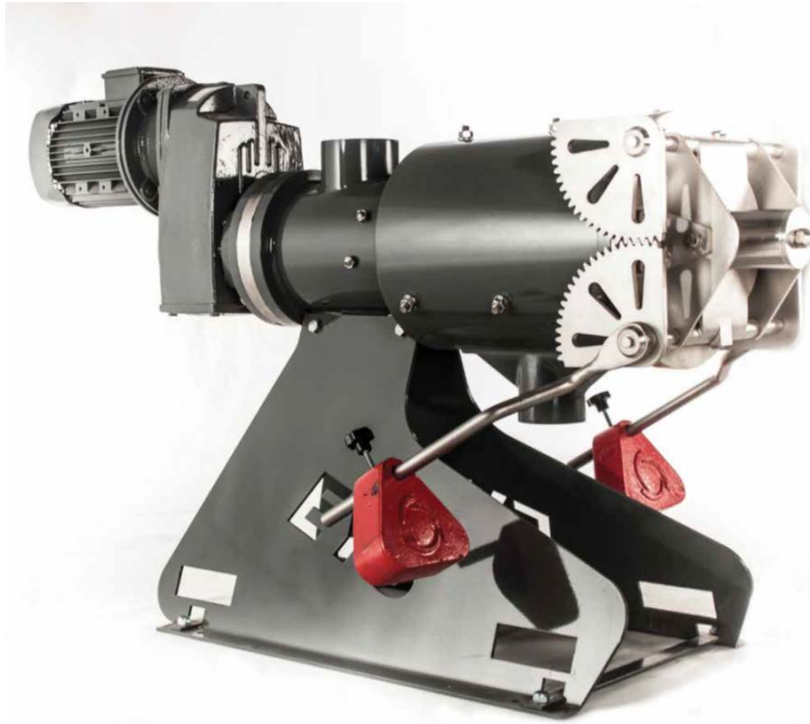

EYS SLURRY SEPARATOR – SP800

Specification	SP800
Engine	5.5KW
Capacity (Cattle Manure)	50-70 m ³ /hr
Capacity (Pig Manure)	60-90m ³ /hr
Capacity (Poultry)	25-30 m ³ /hr
Output Humidity	67-72%
Dry Matter	28-33%
Maximum of Livestock No.	1500